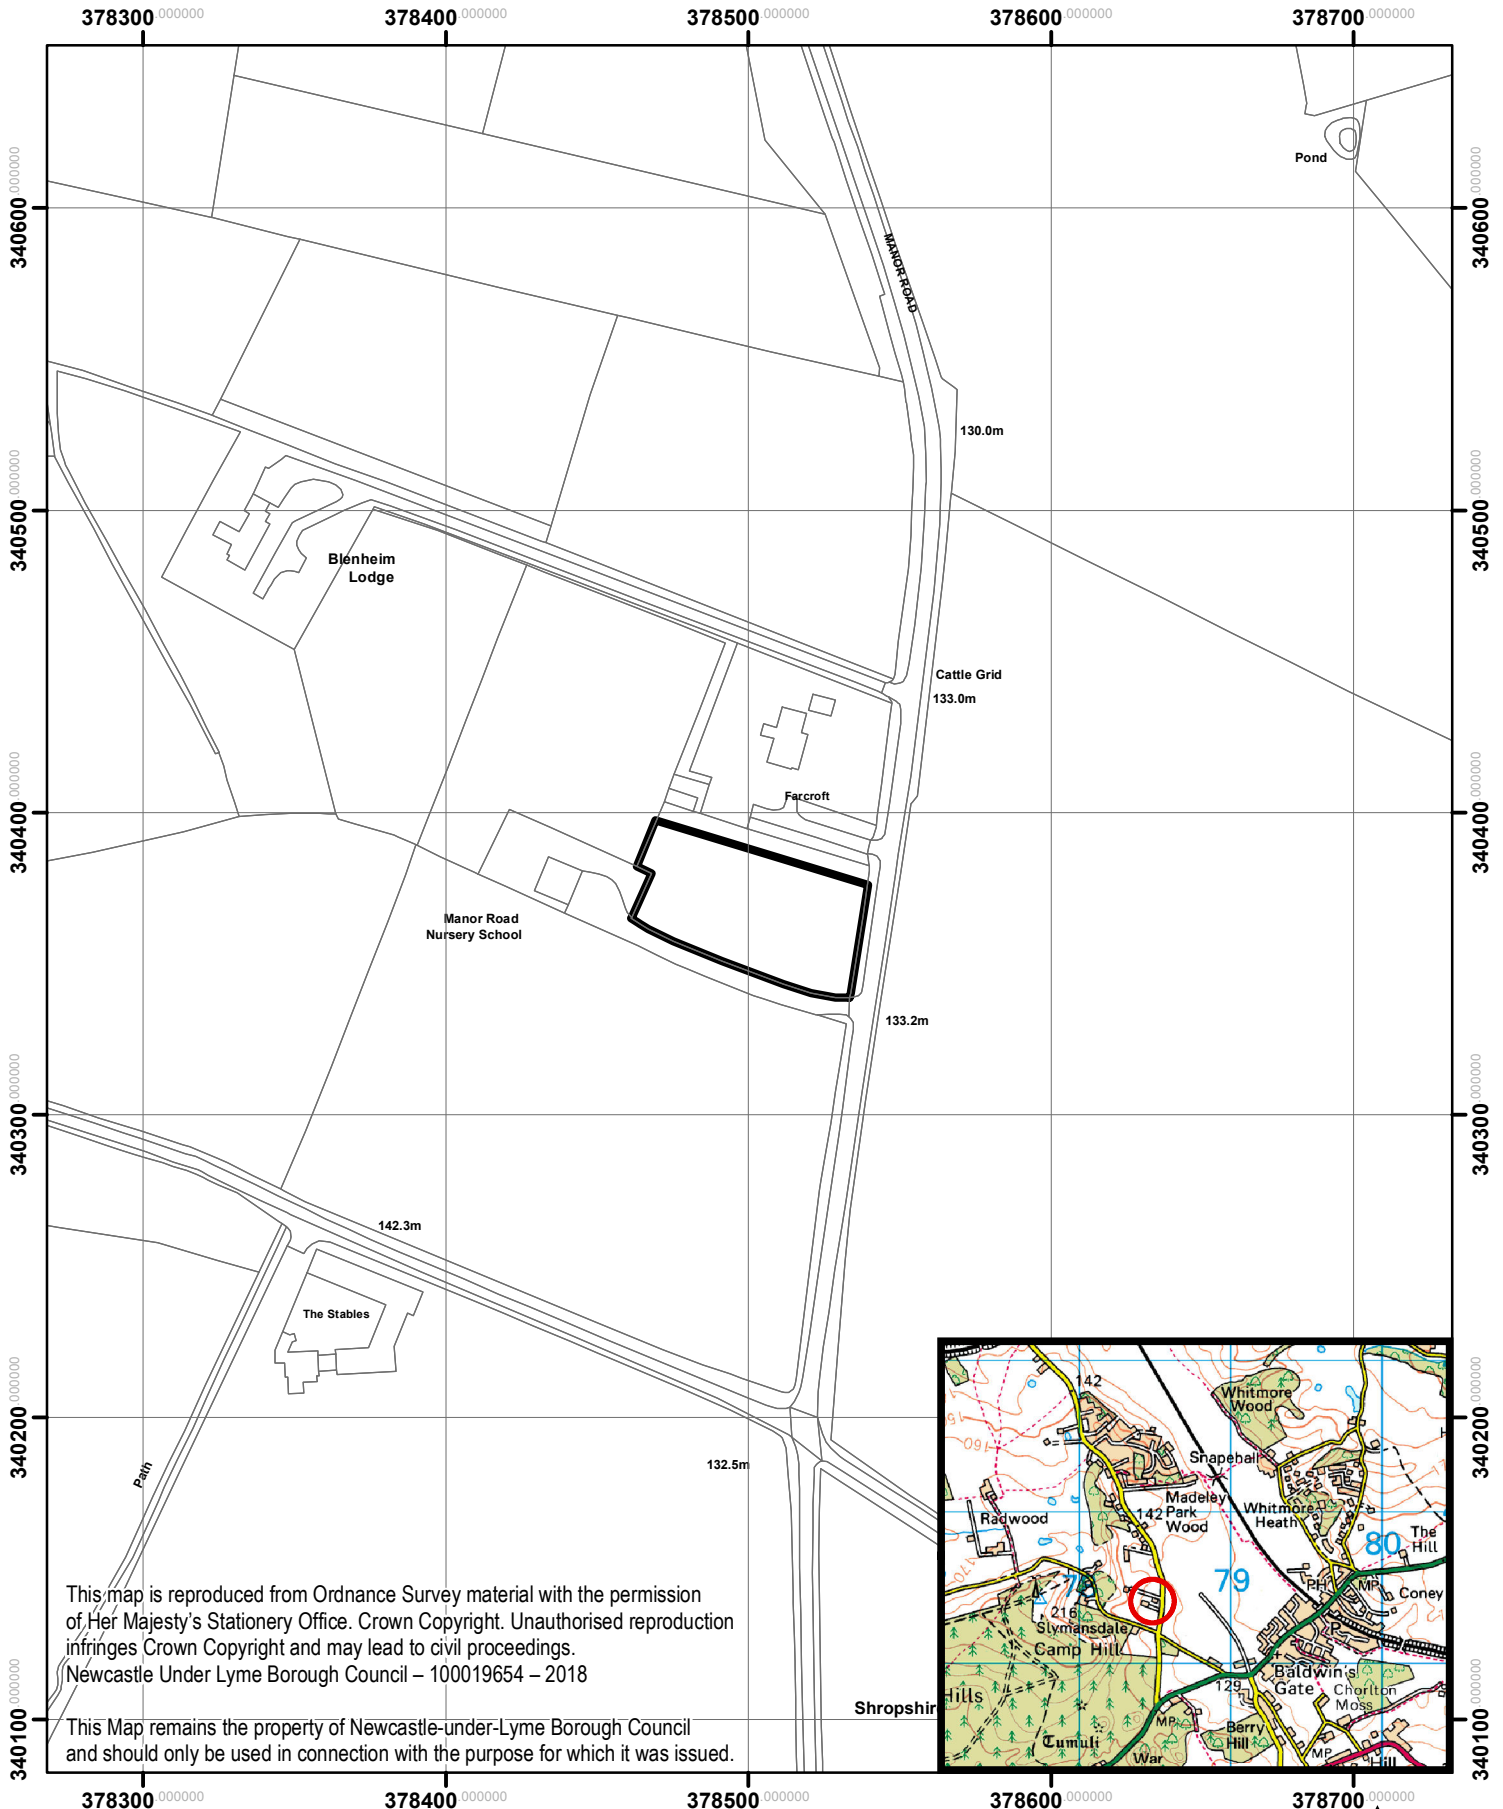

Land Adjacent To Farcroft Manor Road, Baldwins Gate, ST5 5ET.

This map is reproduced from Ordnance Survey material with the permission of Her Majesty's Stationery Office. Crown Copyright. Unauthorised reproduction infringes Crown Copyright and may lead to civil proceedings.
Newcastle Under Lyme Borough Council – 100019654 – 2018

This Map remains the property of Newcastle-under-Lyme Borough Council and should only be used in connection with the purpose for which it was issued.